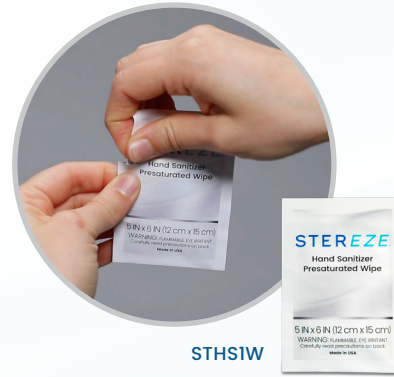

STEREZE™

H A N D S A N I T I Z E R S

Choose a Stereze™ Hand Sanitizer to Match Your Sanitizing Method

STHS100W

Presaturated Wipes are convenient for areas with high-volume and high-frequency hand sanitizing requirements.

STHS1W

Presaturated Individual Foil Packets are smaller individually wrapped wipes for on-the-go hand sanitizing.

STHS04PS

Spray Bottles come in a smaller size making them easy to spray onto hands for full coverage.

STHS08PL

Pump Gel Bottles are good for tabletop dispensing. A single pump goes a long way.